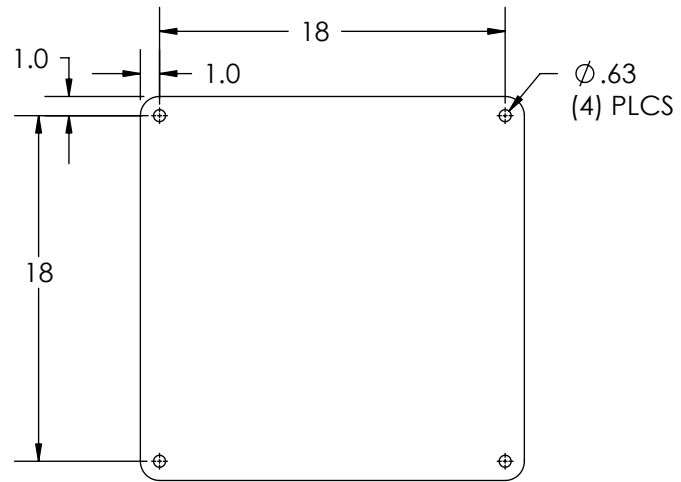

# M979

BASIC DIMENSIONS

**NOTE:**  
- ALL DIMENSIONS  
ARE IN INCHES

**TOP VIEW**

**MOUNTING PATTERN**

**FRONT VIEW**

**SIDE VIEW**

THE DATA CONTAINED HEREIN IS THE SOLE PROPERTY OF BURR KING MFG. CO., INC. REPRODUCTION OR DISTRIBUTION OF THIS DATA IS STRICTLY PROHIBITED WITHOUT CONSENT OF BURR KING MFG. CO., INC.