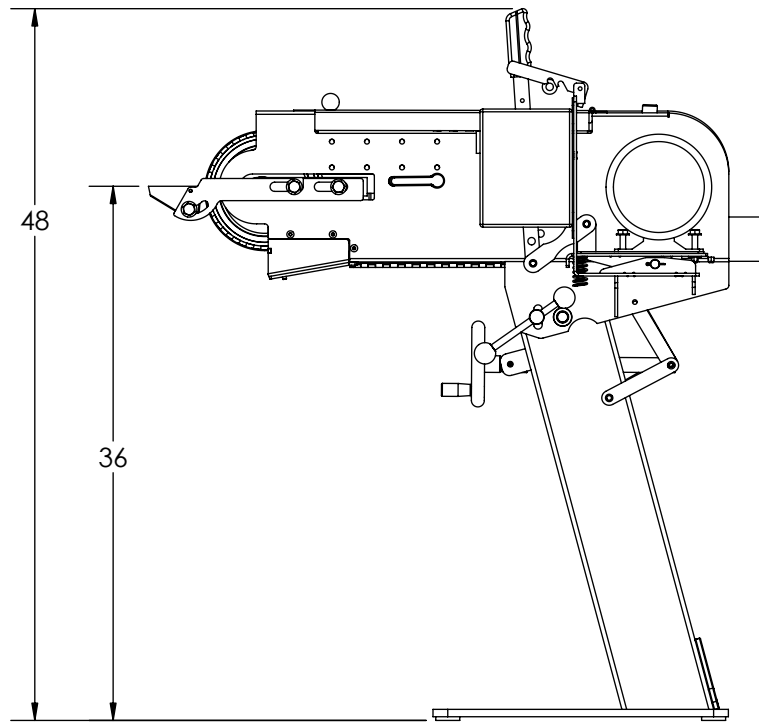

# M979

BASIC DIMENSIONS

**NOTE:**  
- ALL DIMENSIONS  
ARE IN INCHES

**TOP VIEW**

**MOUNTING PATTERN**

**FRONT VIEW**

**SIDE VIEW**

THE DATA CONTAINED HEREIN IS THE SOLE PROPERTY OF BURR KING MFG. CO., INC. REPRODUCTION OR DISTRIBUTION OF THIS DATA IS STRICTLY PROHIBITED WITHOUT CONSENT OF BURR KING MFG. CO., INC.