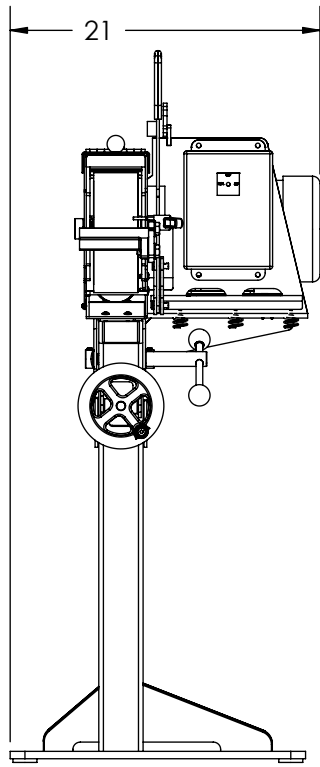

# M979

BASIC DIMENSIONS

**NOTE:**  
- ALL DIMENSIONS  
ARE IN INCHES

**TOP VIEW**

**MOUNTING PATTERN**

**FRONT VIEW**

**SIDE VIEW**

THE DATA CONTAINED HEREIN IS THE SOLE PROPERTY OF BURR KING MFG. CO., INC. REPRODUCTION OR DISTRIBUTION OF THIS DATA IS STRICTLY PROHIBITED WITHOUT CONSENT OF BURR KING MFG. CO., INC.