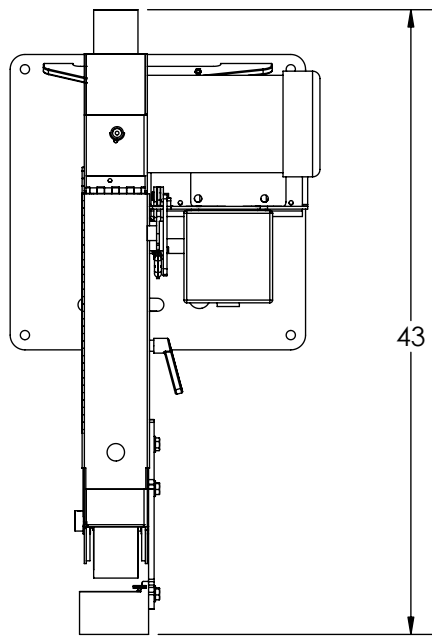

# M979

BASIC DIMENSIONS

**NOTE:**  
- ALL DIMENSIONS  
ARE IN INCHES

**TOP VIEW**

**MOUNTING PATTERN**

**FRONT VIEW**

**SIDE VIEW**

THE DATA CONTAINED HEREIN IS THE SOLE PROPERTY OF BURR KING MFG. CO., INC. REPRODUCTION OR DISTRIBUTION OF THIS DATA IS STRICTLY PROHIBITED WITHOUT CONSENT OF BURR KING MFG. CO., INC.